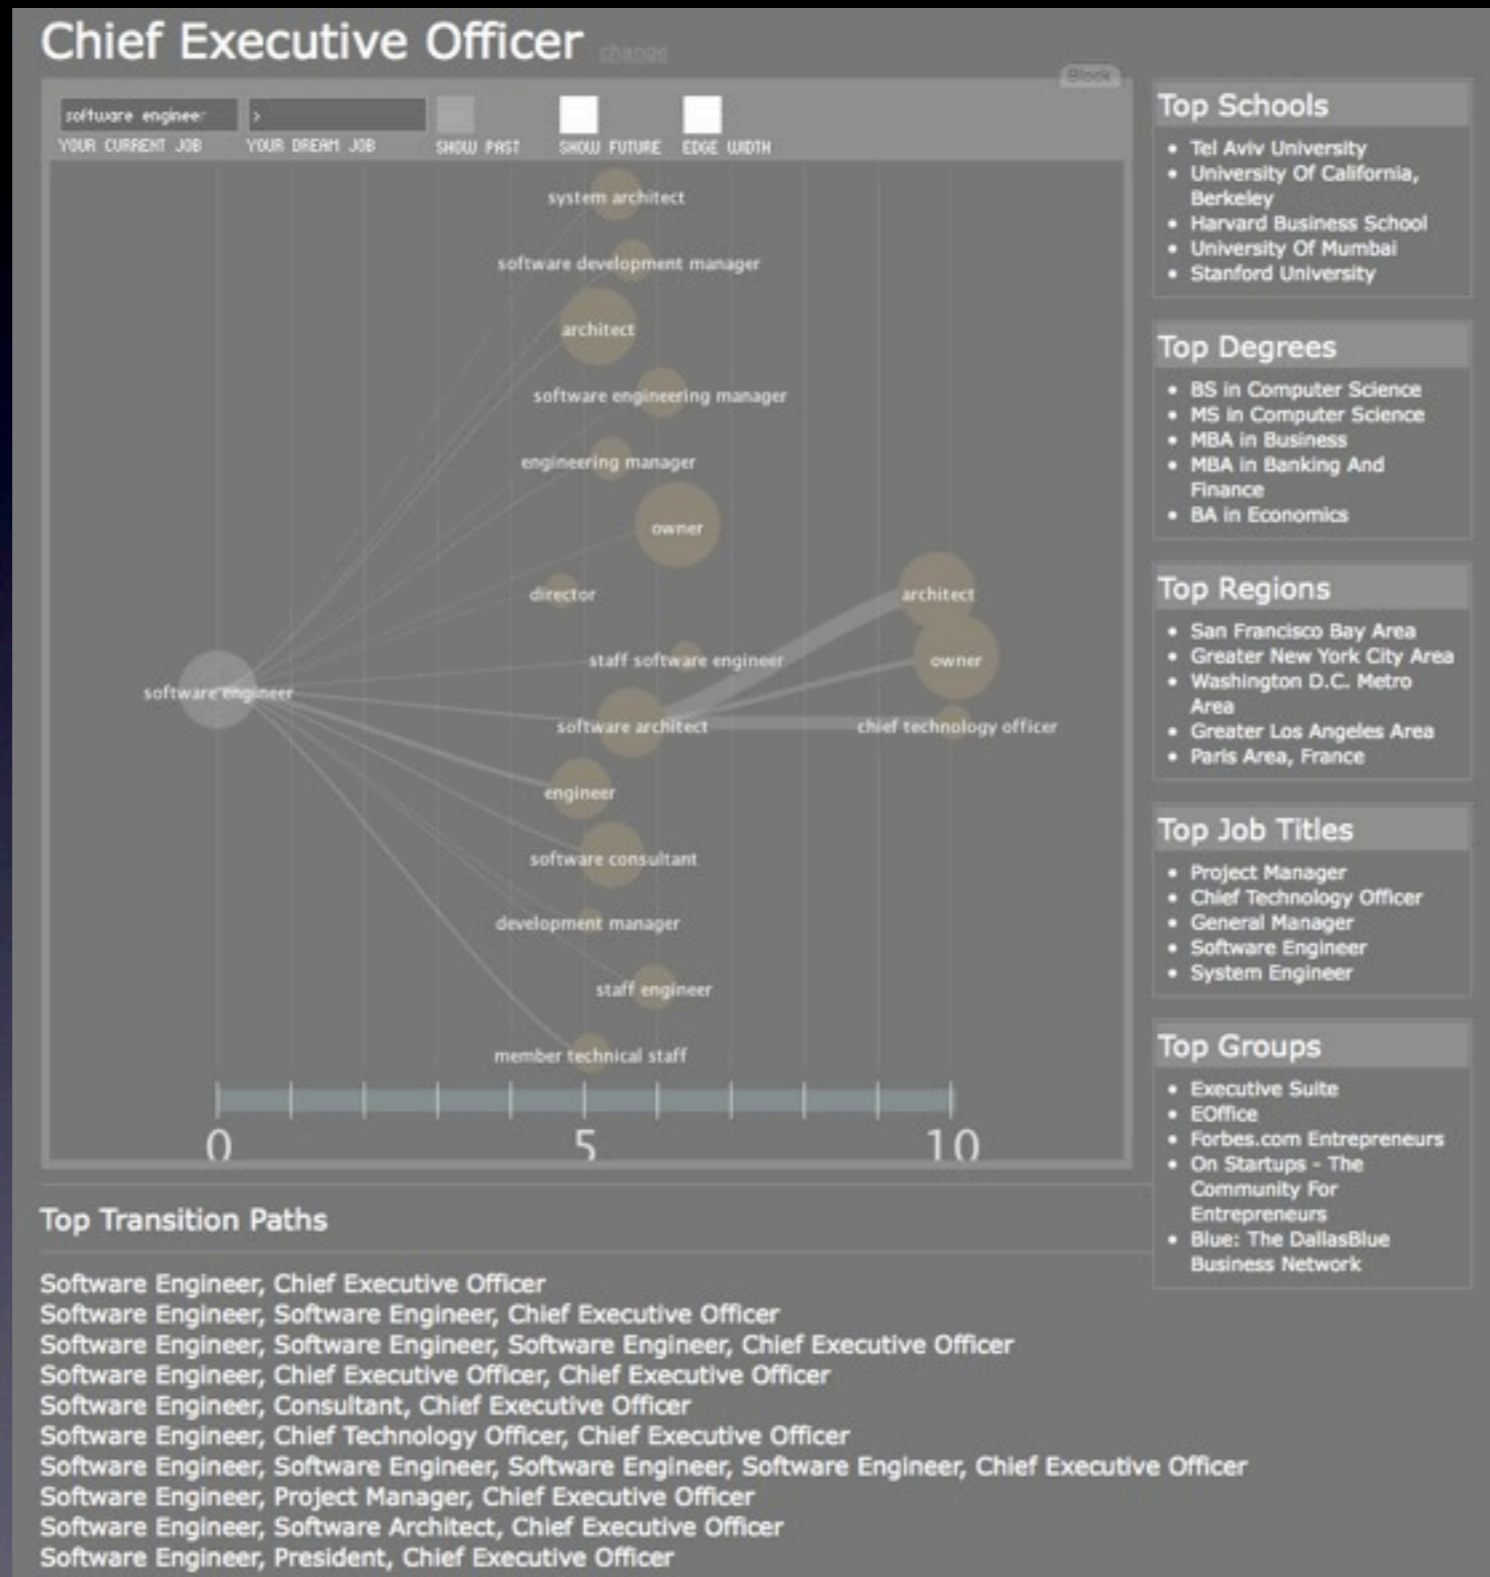

Career Center